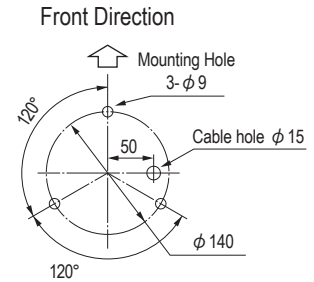

* Please refer to the Sound Selection Chart on page 84 for alarm details.

Dimensions (mm)

Installation Dimension Drawings

Product List

Model Number	Rated Voltage	Bulb No.	Alarm Type	Color	Power Consumption	Mass
RT-24 □ -R/Y/G/B	24V DC	55	A/C/D/E	Red / Amber / Green / Blue	24W	2.0kg
RT-100 □ -R/Y/G/B	100V AC	54	A/C/D/E	Red / Amber / Green / Blue	32W	2.5kg
RT-200 □ -R/Y/G/B	200V AC	54	A/C/D/E	Red / Amber / Green / Blue	30W	2.5kg