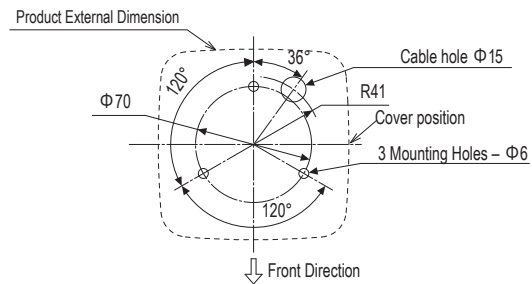

Product List

Model Number	Rated Voltage	Alarm Type	Luminous Color	Power Consumption	Mass
RFT-24□-R/Y/G/B	24V DC	A/C/D/E	Red / Amber / Green / Blue	12W	1.0kg
RFT-100□-R/Y/G/B	100V AC	A/C/D/E	Red / Amber / Green / Blue	13W	1.2kg
RFT-220□-R/Y/G/B	220V AC	A/C/D/E	Red / Amber / Green / Blue	13W	1.2kg

Other Specifications

Supported Transistors	NPN
Volume Control	Rotating knob