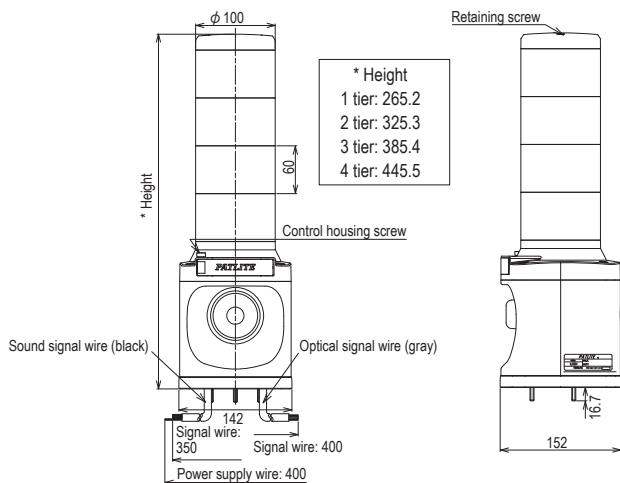

Dimensions (mm)

Installation Dimension Drawings