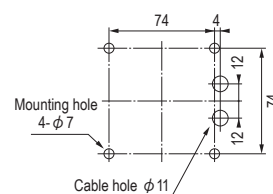

* Please refer to the Sound Selection Chart on page 84 for alarm details.

Dimensions (mm)

- * Height
1 tier: 232
2 tiers: 337
3 tiers: 442

Installation Dimension Drawings

Product List

Model Number	Number of Tiers	Bulb No.	Rated Voltage	Alarm Type	Luminous Color	Power Consumption	Mass
KJT-102□-R/Y/G/B	1	10	24V DC	A/C/D/E	Red / Amber / Green / Blue	21W	1.3kg
KJT-110□-R/Y/G/B	1	12	100V AC	A/C/D/E	Red / Amber / Green / Blue	20W	1.7kg
KJT-120□-R/Y/G/B	1	12	200V AC	A/C/D/E	Red / Amber / Green / Blue	20W	1.7kg
KJT-202□-RY/RG	2	10	24V DC	A/C/D/E	Red, Amber / Red, Green	31W	1.9kg
KJT-210□-RY/RG	2	12	100V AC	A/C/D/E	Red, Amber / Red, Green	26W	2.4kg
KJT-220□-RY/RG	2	12	200V AC	A/C/D/E	Red, Amber / Red, Green	26W	2.4kg
KJT-302□-RYG	3	10	24V DC	A/C/D/E	Red, Amber, Green	41W	2.5kg
KJT-310□-RYG	3	12	100V AC	A/C/D/E	Red, Amber, Green	32W	3.0kg
KJT-320□-RYG	3	12	200V AC	A/C/D/E	Red, Amber, Green	32W	3.0kg