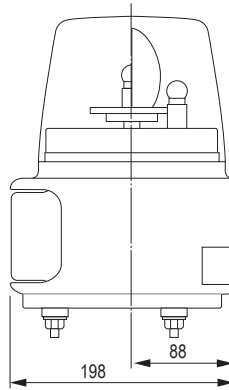

* Please refer to the Sound Selection Chart on page 84 for alarm details.

Dimensions (mm)

Installation Dimension Drawings

Product List

Model Number	Rated Voltage	Bulb No.	Alarm Type	Color	Power Consumption	Mass
RT-24 □ -R/Y/G/B	24V DC	55	A/C/D/E	Red / Amber / Green / Blue	24W	2.0kg
RT-100 □ -R/Y/G/B	100V AC	54	A/C/D/E	Red / Amber / Green / Blue	32W	2.5kg
RT-200 □ -R/Y/G/B	200V AC	54	A/C/D/E	Red / Amber / Green / Blue	30W	2.5kg