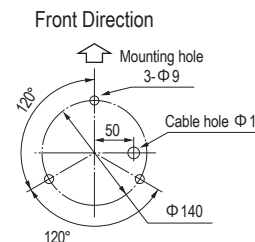

Dimensions (mm)

Installation Dimension Drawings

Product List

Model Number	Rated Voltage	Bulb No.	UL Certified	Color	Power Consumption	Mass
RT-24VF-R/Y/G/B	24V DC	55	-	Red / Amber / Green / Blue	24W	2.0kg
RT-100VF-R/Y/G/B	100V AC	54	-	Red / Amber / Green / Blue	32W	2.4kg
RT-200VF-R/Y/G/B	200V AC	54	-	Red / Amber / Green / Blue	30W	2.4kg
RT-24VFUL-R/Y/G/B	24V DC	55	✓	Red / Amber / Green / Blue	24W	2.0kg