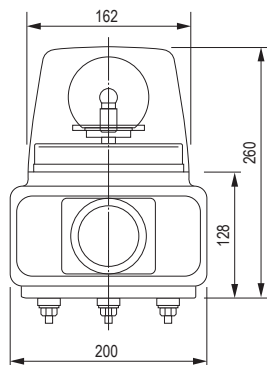

Dimensions (mm)

Installation Dimension Drawings

Product List

Model Number	Rated Voltage	Bulb No.	UL Certified	Color	Power Consumption	Mass
RT-24VF-R/Y/G/B	24V DC	55	-	Red / Amber / Green / Blue	24W	2.0kg
RT-100VF-R/Y/G/B	100V AC	54	-	Red / Amber / Green / Blue	32W	2.4kg
RT-200VF-R/Y/G/B	200V AC	54	-	Red / Amber / Green / Blue	30W	2.4kg
RT-24VFUL-R/Y/G/B	24V DC	55	✓	Red / Amber / Green / Blue	24W	2.0kg