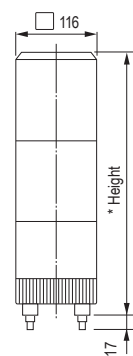

* Please refer to the Sound Selection Chart on page 84 for alarm details.

Dimensions (mm)

- * Height
1 tier: 232
2 tiers: 337
3 tiers: 442

Installation Dimension Drawings

Product List

Model Number	Number of Tiers	Bulb No.	Rated Voltage	Alarm Type	Luminous Color	Power Consumption	Mass
KJT-102□-R/Y/G/B	1	10	24V DC	A/C/D/E	Red / Amber / Green / Blue	21W	1.3kg
KJT-110□-R/Y/G/B	1	12	100V AC	A/C/D/E	Red / Amber / Green / Blue	20W	1.7kg
KJT-120□-R/Y/G/B	1	12	200V AC	A/C/D/E	Red / Amber / Green / Blue	20W	1.7kg
KJT-202□-RY/RG	2	10	24V DC	A/C/D/E	Red, Amber / Red, Green	31W	1.9kg
KJT-210□-RY/RG	2	12	100V AC	A/C/D/E	Red, Amber / Red, Green	26W	2.4kg
KJT-220□-RY/RG	2	12	200V AC	A/C/D/E	Red, Amber / Red, Green	26W	2.4kg
KJT-302□-RYG	3	10	24V DC	A/C/D/E	Red, Amber, Green	41W	2.5kg
KJT-310□-RYG	3	12	100V AC	A/C/D/E	Red, Amber, Green	32W	3.0kg
KJT-320□-RYG	3	12	200V AC	A/C/D/E	Red, Amber, Green	32W	3.0kg