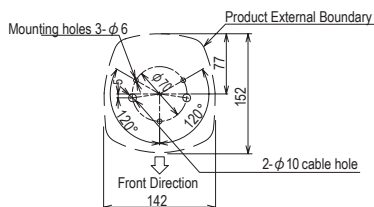

Other Specifications

Supported Transistors	NPN (custom order: PNP)
Volume Control	Rotating knob
Sound File Format (FV model only)	MP3 data (bit rate: 64 kbps / sample rate: 44.1 kHz)

Optional Parts

For details refer to P. 99 to P. 104

Product Description	Model Number
Wall Mounting bracket with cover	SZ-023
Mounting bracket	SZ-008
SD card (2GB)	SDV-2GP

Replacement Parts

Product Description	Part Number
Red LED unit	B72100151-1F1
Amber LED unit	B72100151-2F1
Green LED unit	B72100151-3F1
Blue LED unit	B72100151-4F1
White LED unit	B72100151-7F1
Retaining screw for 1 tier	B62910033-1F2
Retaining screw for 2 tier	B62910033-2F2
Retaining screw for 3 tier	B62910033-3F2
Retaining screw for 4 tier	B62910033-4F2