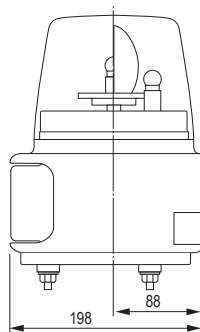

Dimensions (mm)

Installation Dimension Drawings

Product List

Model Number	Rated Voltage	Bulb No.	UL Certified	Color	Power Consumption	Mass
RT-24VF-R/Y/G/B	24V DC	55	-	Red / Amber / Green / Blue	24W	2.0kg
RT-100VF-R/Y/G/B	100V AC	54	-	Red / Amber / Green / Blue	32W	2.4kg
RT-200VF-R/Y/G/B	200V AC	54	-	Red / Amber / Green / Blue	30W	2.4kg
RT-24VFUL-R/Y/G/B	24V DC	55	✓	Red / Amber / Green / Blue	24W	2.0kg