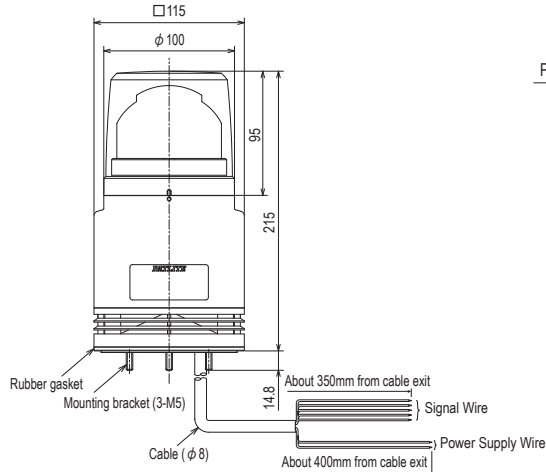

Dimensions (mm)

Installation Dimension Drawings