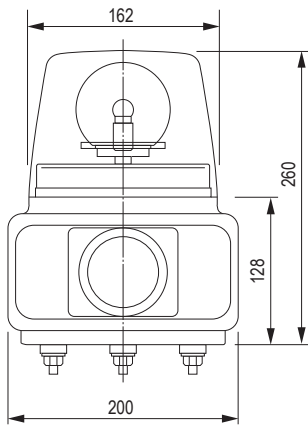

* Please refer to the Sound Selection Chart on page 84 for alarm details.

Dimensions (mm)

Installation Dimension Drawings

Product List

Model Number	Rated Voltage	Bulb No.	Alarm Type	Color	Power Consumption	Mass
RT-24 □ -R/Y/G/B	24V DC	55	A/C/D/E	Red / Amber / Green / Blue	24W	2.0kg
RT-100 □ -R/Y/G/B	100V AC	54	A/C/D/E	Red / Amber / Green / Blue	32W	2.5kg
RT-200 □ -R/Y/G/B	200V AC	54	A/C/D/E	Red / Amber / Green / Blue	30W	2.5kg